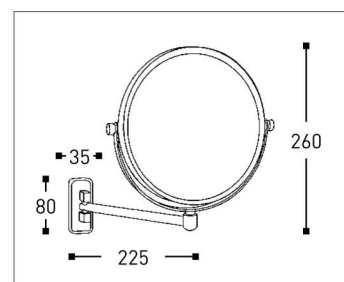

CONCIERGE COLLECTION

- Single arm
- 2 mirrors: plain and 3x magnification
- Covered backplate

Code	Version	
020569	chrome	ø 200 mm

Cleaning Instructions - Magnifying Mirrors:

- **Mirror Lens**
Wipe down with a light solution of soap suds. Do NOT use sponges or cloths that may damage the surface. Wipe with a damp cloth. Polish with a dry soft cotton cloth.
- **Chrome Trim & Arms**
Do NOT use any cleaners containing acids, ammonia or abrasives. The use of such products even in a diluted form may damage the finish.